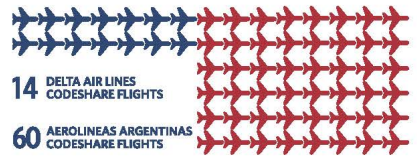

DELTA AIR LINES | CODESHARE AEROLINEAS ARGENTINAS

Buenos Aires

BRINGING THE U.S. AND ARGENTINA CLOSER TOGETHER SINCE NOVEMBER 2015.

35,000
PASSENGERS CARRIED IN 2016

AEROLINEAS ARGENTINAS:

ARGENTINA'S LARGEST AIRLINE AND FLAG CARRIER

13 ONWARD CONNECTIONS TO/FROM THE U.S. & ARGENTINA

5
FLIGHTS A DAY

Related Topics:

- [International partnerships](#)