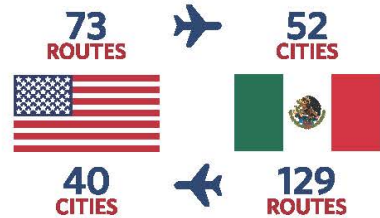

# DELTA AIR LINES | EQUITY, JOINT VENTURE & CODESHARE AEROMEXICO

Mexico City

BRINGING THE U.S. AND MEXICO CLOSER TOGETHER.

DELTA HAS A  
**49%**  
EQUITY STAKE IN  
AEROMEXICO

200 DELTA AIR LINES  
CODESHARE FLIGHTS  
600 AEROMEXICO  
CODESHARE FLIGHTS  
**EVERY DAY**

**#1** DELTA  
AEROMEXICO  
DL & AM ARE #1 IN THE U.S.-MEXICO MARKET

**1,587,975**  
PEOPLE CARRIED IN THE PARTNERSHIP IN 2016